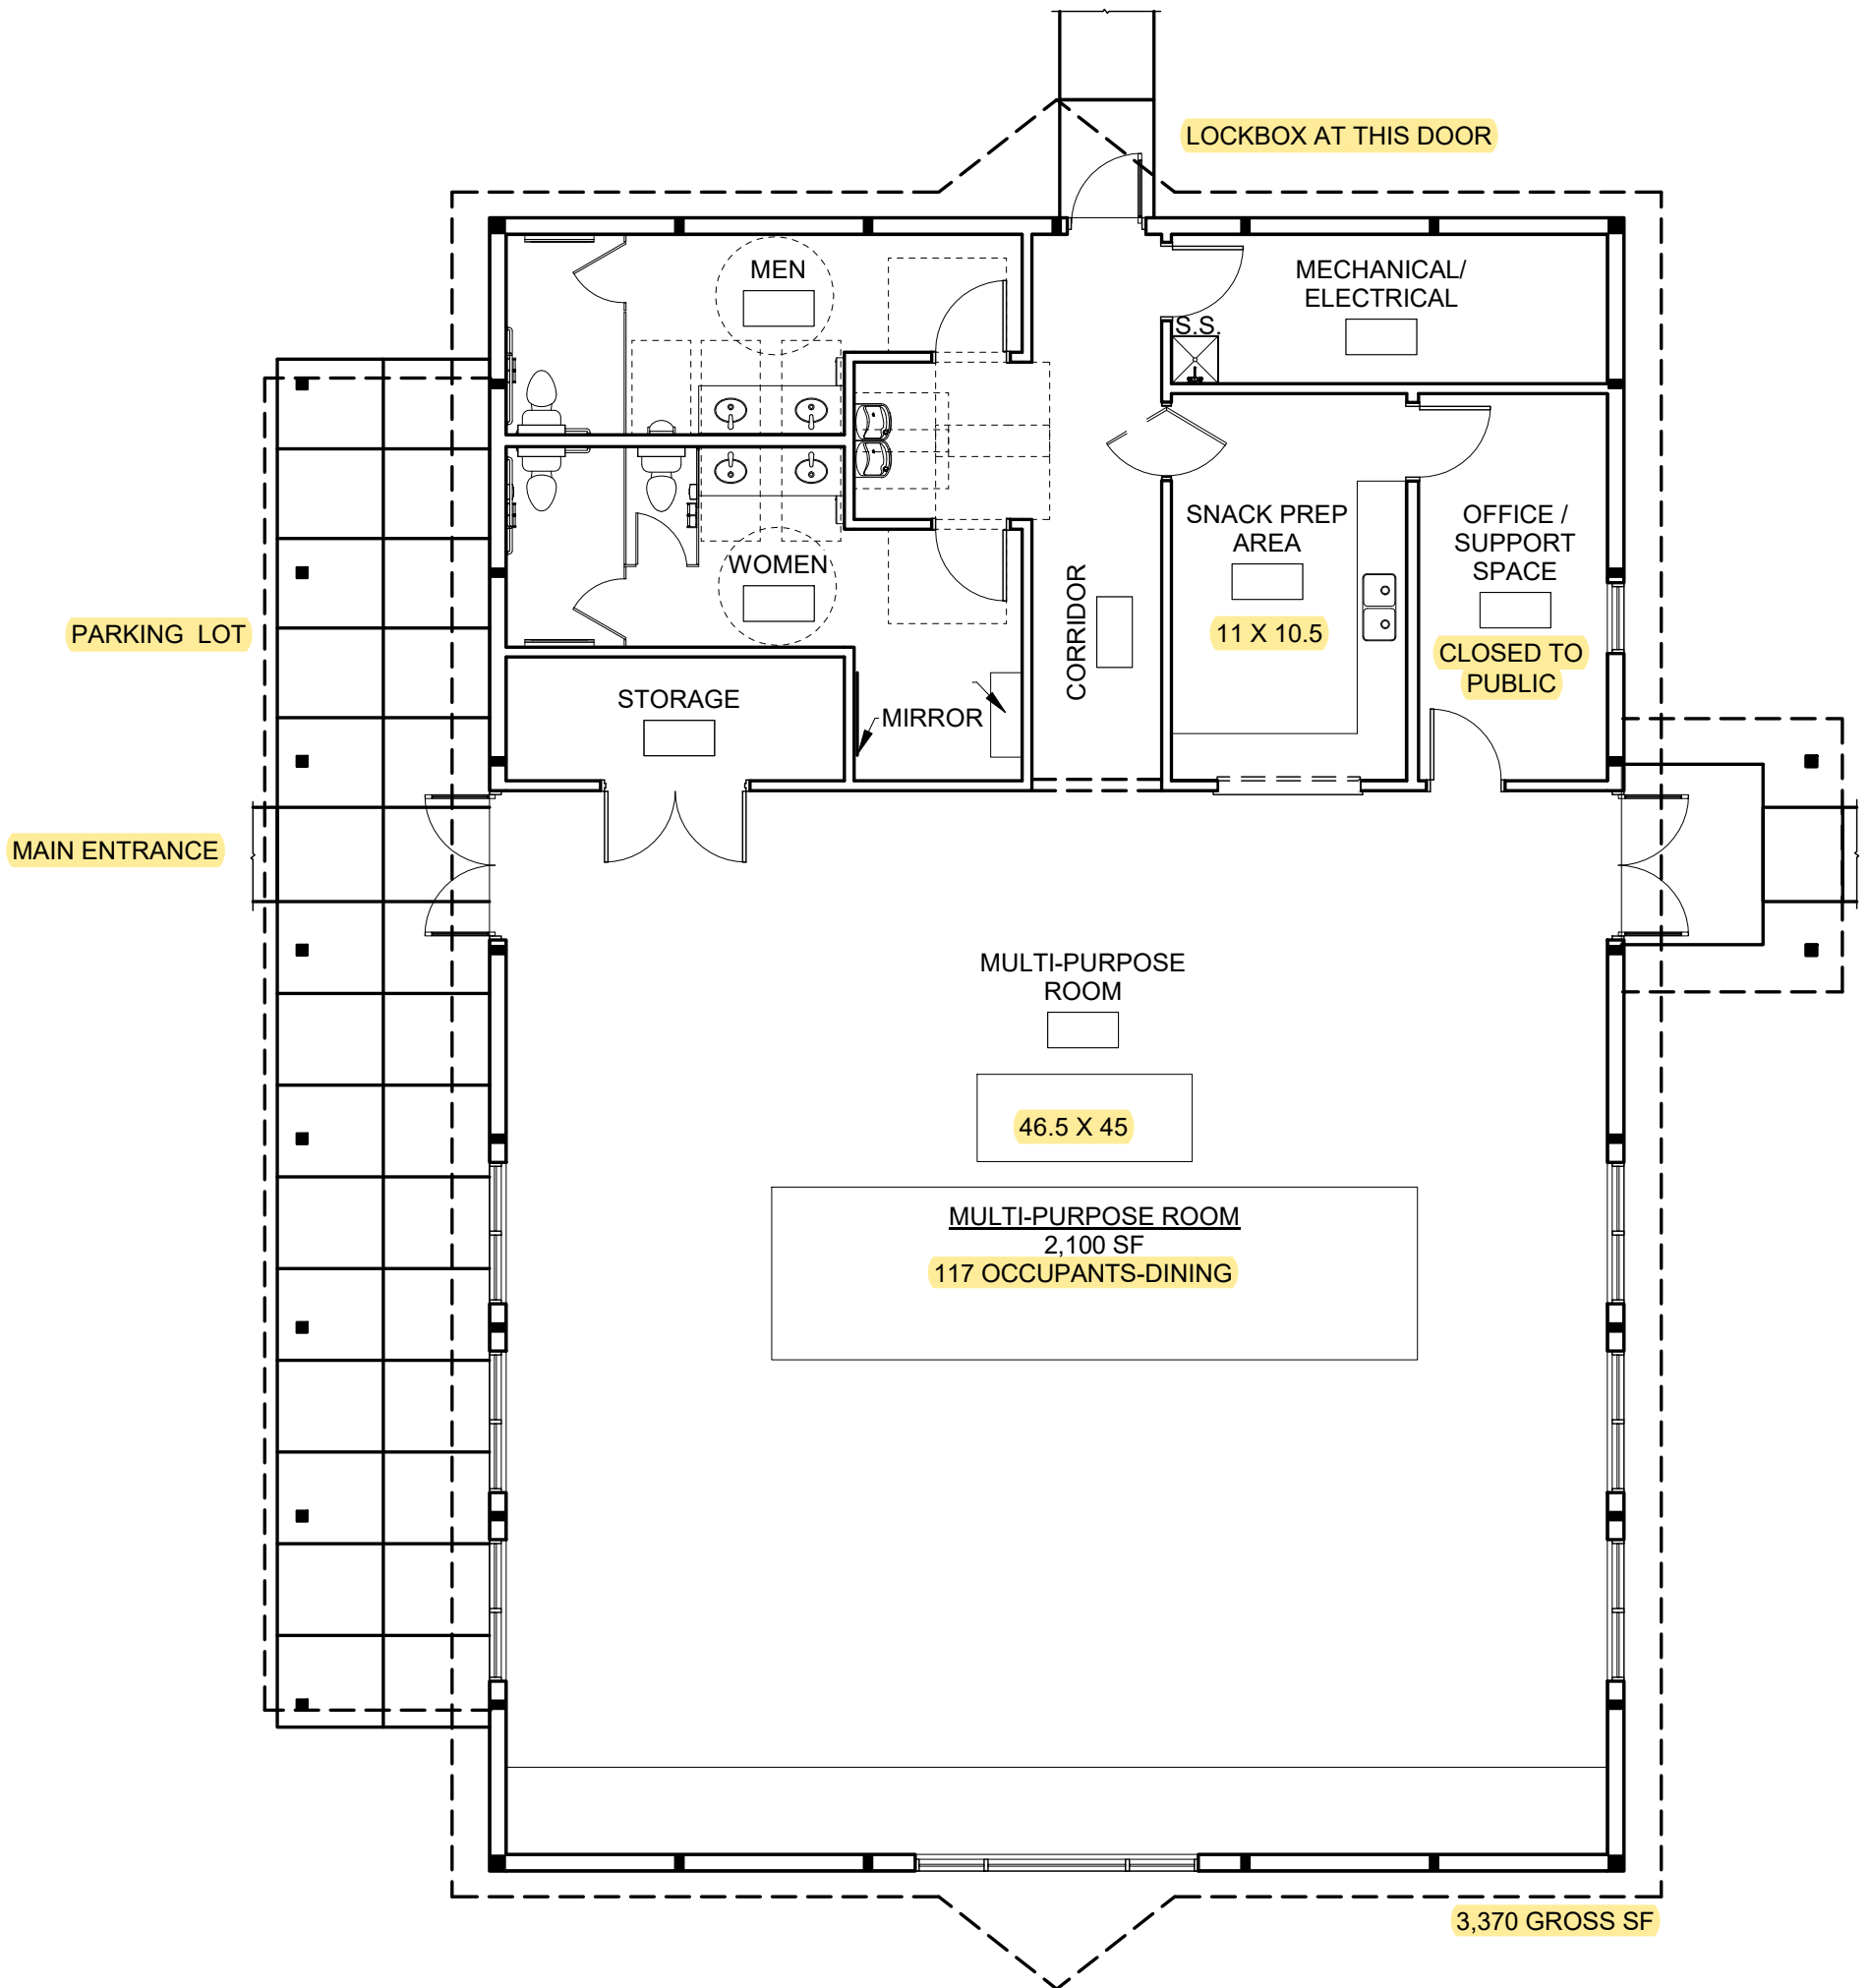

# ROSCOE TOWNSHIP COMMUNITY CENTER

4562 Hononegah Road  
Roscoe, Illinois 61073

## FLOOR PLAN

SCALE: 1/8" = 1'-0"  
07-12-2021

PROJECT NUMBER 19013.10

GRAPHIC SCALE

1" TRUE SCALE

CAUTION: IF THIS BAR DOES NOT MEASURE EXACTLY  
1" THESE DRAWINGS ARE NOT PRINTED TO SCALE

**Saavedra Group Architects**  
504 North Church Street  
Rockford, Illinois 61103  
T: (815) 963-9392 F: (815) 963-9021  
www.sgadesign.com  
Illinois Registration Number: 184-002632